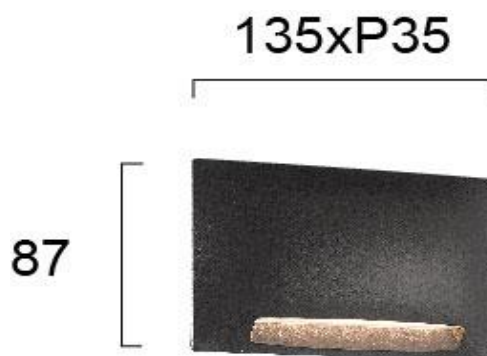

Product Datasheet

Code	4243201
Description	Wall Lamp L:135 Dark Grey Mode
Family	MODE
Type	WALL LIGHTS
Type of Lamp	LED MODULE
Watt	3W
Volt	220-240 VAC
Hertz	50-60 Hz
Class	I
IP	IP65
Environment	OUTDOOR
Color	DARK GREY
Material	ALUMINIUM
Length	L:135
Height	H:87
Width	P:35
Kelvin	3000K
Lumen	218 Lm
Beam Angle	BEAM ANGLE 80*/ CRI>80
Dimmable	NON-DIMMABLE