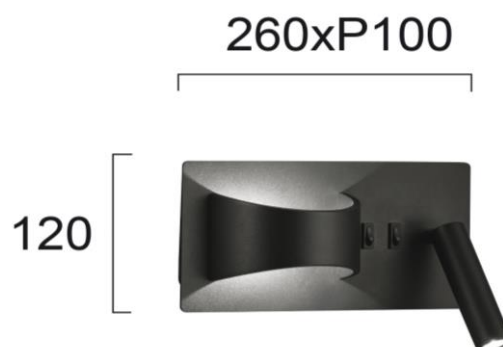

Product Datasheet

Code	4243300
Description	Wall Lamp JAKE
Family	JAKE
Type	WALL LIGHTS
Type of Lamp	2 LED modules
Watt	3W + 5W
Volt	220-240 VAC
Hertz	50-60 Hz
Class	Class I
IP	IP20
Environment	Indoor
Color	MATT BLACK
Material	ELECTROSTATIC PAINTED ALUMINIUM
Length	L:260
Height	H:120
Width	P:90
Kelvin	3000K
Lumen	520 Lm
Beam Angle	Beam angle 120*, CRI>85
Dimmable	Non-Dimmable