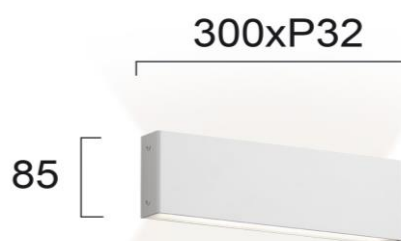

Product Datasheet

Code	4243600
Description	Wall Lamp HUGO
Family	HUGO
Type	WALL LIGHTS
Type of Lamp	LED module
Watt	12W
Volt	220-240 VAC
Hertz	50-60 Hz
Class	Class I
IP	IP20
Environment	Indoor
Color	MATT WHITE
Material	ELECTROSTATIC PAINTED ALOUMINIO
Length	L:300
Height	H:85
Width	P:31
Kelvin	3000K
Lumen	960 Lm
Beam Angle	Beam angle 180*, CRI>85
Dimmable	Non-Dimmable