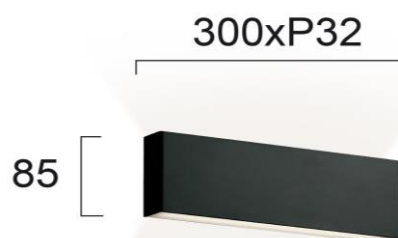

Product Datasheet

Code	4243601
Description	Wall Lamp HUGO
Family	HUGO
Type	WALL LIGHTS
Type of Lamp	LED module
Watt	12W
Volt	220-240 VAC
Hertz	50-60 Hz
Class	Class I
IP	IP20
Environment	Indoor
Color	MATT BLACK
Material	ELECTROSTATIC PAINTED ALOUMINIO
Length	L:300
Height	H:85
Width	P:31
Kelvin	3000K
Lumen	960 Lm
Beam Angle	Beam angle 180*, CRI>85
Dimmable	Non-Dimmable