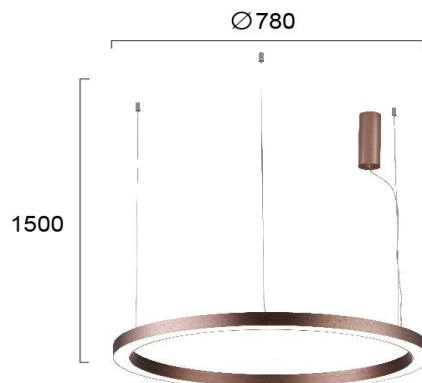

Product Datasheet

Code	4244600
Description	Pendant Lamp D:780 CHOCO
Family Name	CHOCO
Type	PENDANT
Lampholder	LED module
Watt	60W
Voltage	220-240 VAC
Hertz	50-60 Hz
Class	Class II
Enviroment	Indoor
IP	IP20