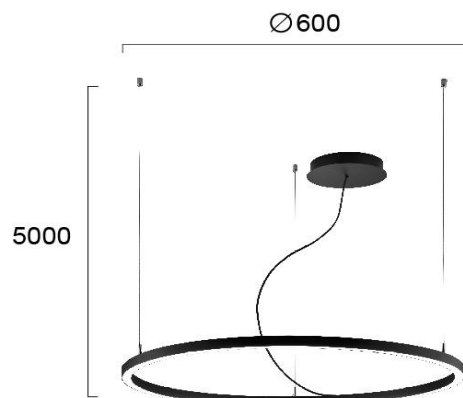

Product Datasheet

Code	4244800
Description	Pendant Light Black D:600 VERDI
Family Name	VERDI
Type	PENDANT
Lampholder	LED module
Watt	32W
Voltage	220-240 VAC
Hertz	50-60 Hz
Class	Class I
Environment	Indoor
IP	IP20