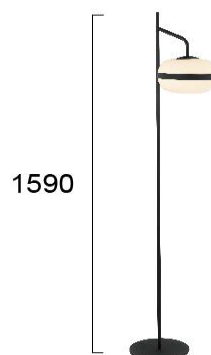

Product Datasheet

Code	4245600
Description	Floor lamp PALMA
Family Name	PALMA
Type	FLOOR
Lampholder	E27
Watt	1 x Max 40W
Voltage	220-240 VAC
Hertz	50-60 Hz
Class	Class II
Enviroment	INDOOR
IP	IP20

Ø255xP425

VIOKEF LIGHTING

Filiati Str, P.O Box28 Gr 19441 Koropi Greece
T: +302106626495 E: inquiry@viokef.com W: www.viokef.com

Find us on

Facebook

FOLLOW US ON

Instagram