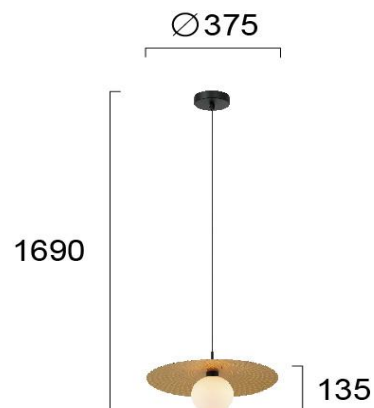

Product Datasheet

Code	4246500
Description	Pendant Lamp Gold NINA
Family Name	NINA
Type	PENDANT
Lampholder	G9
Watt	1 x Max 25W
Voltage	220-240 VAC
Hertz	50-60 Hz
Class	Class II
Enviroment	INDOOR
IP	IP20