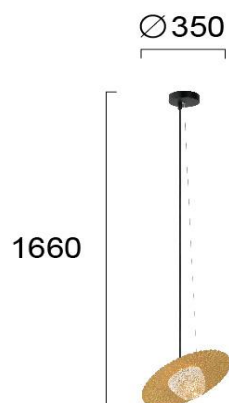

Product Datasheet

Code	4246600
Description	Pendant Lamp Gold CARMEN
Family Name	CARMEN
Type	PENDANT
Lampholder	G9
Watt	1 x Max 25W
Voltage	220-240 VAC
Hertz	50-60 Hz
Class	Class II
Enviroment	INDOOR
IP	IP20