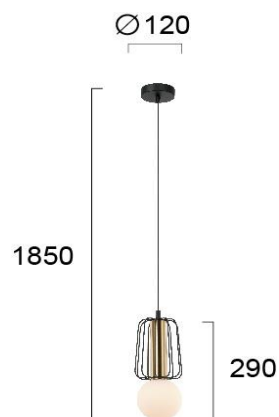

Product Datasheet

Code	4247200
Description	Pendant Lamp FEDRA
Family Name	FEDRA
Type	PENDANT
Lampholder	G9
Watt	1 x Max 25W
Voltage	220-240 VAC
Hertz	50-60 Hz
Class	Class II
Enviroment	INDOOR
IP	IP20

VIOKEF LIGHTING