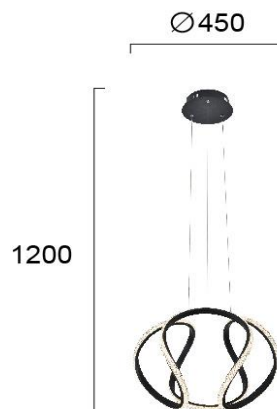

Product Datasheet

Code	4247400
Description	Pendant Lamp BERLIN
Family Name	BERLIN
Type	PENDANT
Lampholder	LED module
Watt	40W
Voltage	220-240 VAC
Hertz	50-60 Hz
Class	Class II
Enviroment	Indoor
IP	IP20