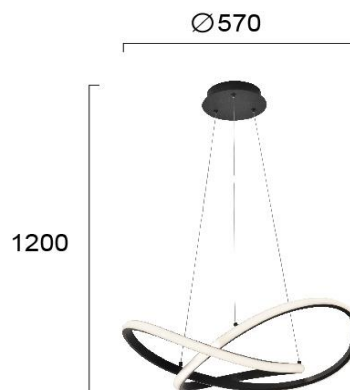

Product Datasheet

Code	4247800
Description	Pendant Luminaire SIGMA
Family Name	SIGMA
Type	PENDANT
Lampholder	LED module
Watt	40W
Voltage	220-240 VAC
Hertz	50-60 Hz
Class	Class II
Enviroment	Indoor
IP	IP20