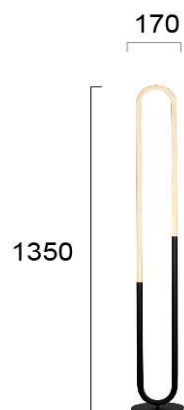

Product Datasheet

Code	4250100
Description	Floor Lamp GIROTONDO
Family Name	GIROTONDO
Type	FLOOR
Lampholder	LED module
Watt	20W
Voltage	220-240 VAC
Hertz	50-60 Hz
Class	Class II
Enviroment	INDOOR
IP	IP20