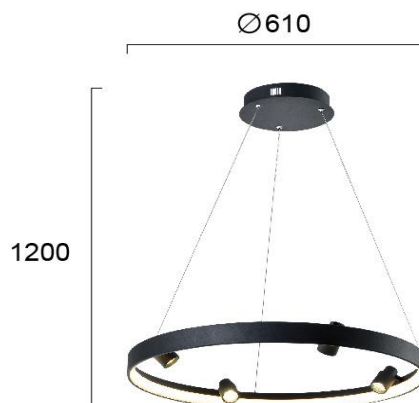

Product Datasheet

Code	4250600
Description	Suspended Luminaire DENIS
Family Name	DENIS
Type	PENDANT
Lampholder	LED module
Watt	40W
Voltage	220-240 VAC
Hertz	50-60 Hz
Class	Class II
Enviroment	Indoor
IP	IP20