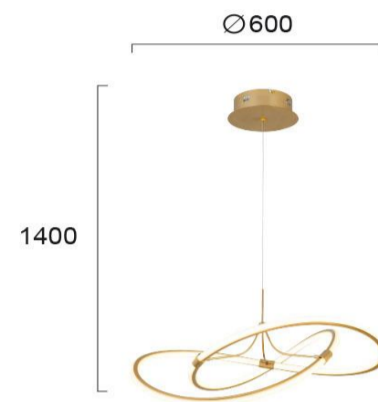

Product Datasheet

Code	4250800
Description	Pendant Light Lorra
Family	LORRA
Type	PENDANT
Type of Lamp	LED module
Watt	58W
Volt	220-240 VAC
Hertz	50-60 Hz
Class	II
IP	IP20
Environment	Indoor
Color	GOLD
Material	ALUMINIUM / STEEL / SILICON
Length	D:600
Height	H:1400
Width	
Kelvin	3000K
Lumen	3000 Lm
Beam Angle	CRI 84
Dimmable	Non-Dimmable