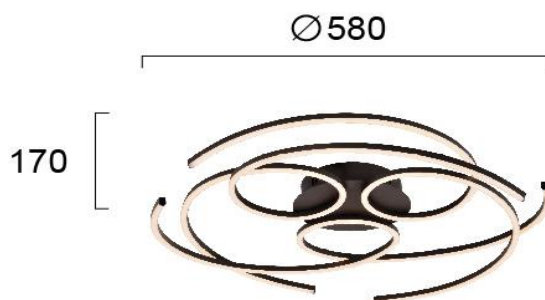

Product Datasheet

| | |
|--------------------|------------------------|
| Code | 4251000 |
| Description | Ceiling Luminaire SOFI |
| Family Name | SOFI |
| Type | CEILING |
| Lampholder | LED module |
| Watt | 40W |
| Voltage | 220-240 VAC |
| Hertz | 50-60 Hz |
| Class | Class II |
| Enviroment | Indoor |
| IP | IP20 |