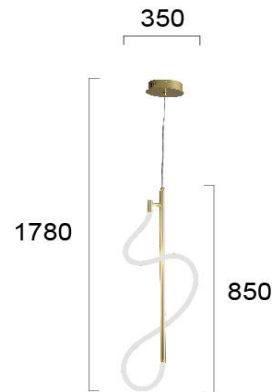

Product Datasheet

Code	4251300
Description	Pendant Lamp Gold ANNETE
Family	ANNETE
Type	PENDANT
Type of Lamp	LED module
Watt	30W
Volt	220-240 VAC
Hertz	50-60 Hz
Class	Class II
IP	IP20
Environment	Indoor
Color	GOLD
Material	PLATED STEEL/SILICON
Length	L:350
Height	H:1780
Width	
Kelvin	3000K
Lumen	2400 Lm
Beam Angle	CRI>80
Dimmable	Non-Dimmable