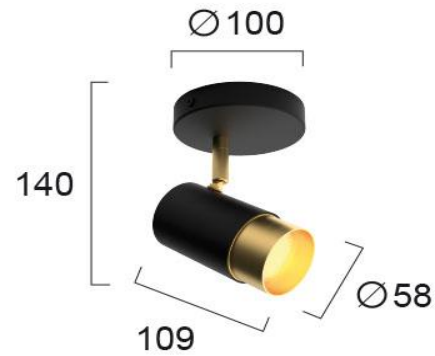

Product Datasheet

Code	4252400
Description	Spot Light Ziggy
Family	ZIGGY
Type	SPOTLIGHTS
Type of Lamp	GU10
Watt	MAX 35W
Volt	220-240 VAC
Hertz	50-60 Hz
Class	I
IP	IP20
Environment	Indoor
Color	BLACK/GOLD
Material	ELECTROSTATIC PAINTED ALUMINIUM
Length	L:109
Height	H:140
Width	D:55