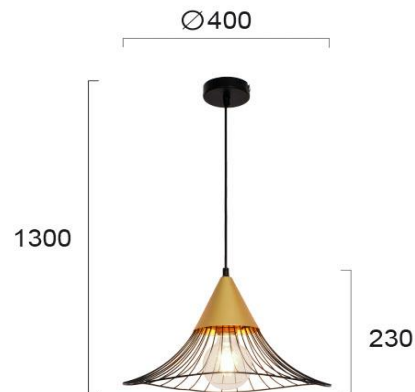

Product Datasheet

Code	4252900
Description	Pendant Light Tina
Family	TINA
Type	PENDANT
Type of Lamp	E27
Watt	MAX 70W
Volt	220-240 VAC
Hertz	50-60 Hz
Class	II
IP	IP20
Environment	Indoor
Color	BLACK / GOLD
Material	PLATED /ELECTROSTATIC PAINTED STEEL
Length	D:400
Height	H:1300
Width	