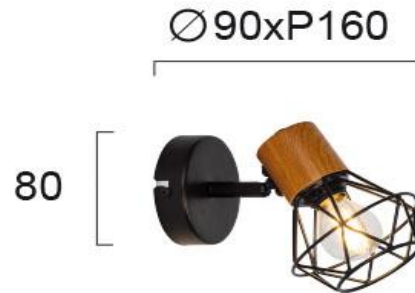

Product Datasheet

Code	4253900
Description	Wall Lamp Vega
Family	VEGA
Type	WALL LIGTHS
Type of Lamp	E14
Watt	MAX 42W
Volt	220-240 VAC
Hertz	50-60 Hz
Class	I
IP	IP20
Environment	Indoor
Color	BLACK
Material	ELECTROSTATIC PAINTED STEEL
Length	D:90
Height	
Width	P:160