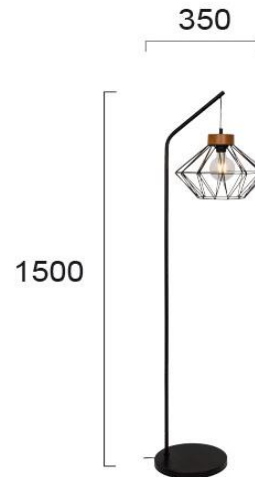

Product Datasheet

Code	4254200
Description	Floor Lamp Vega
Family	VEGA
Type	FLOOR
Type of Lamp	E27
Watt	MAX 70W
Volt	220-240 VAC
Hertz	50-60 Hz
Class	II
IP	IP20
Environment	Indoor
Color	BLACK
Material	ELECTROSTATIC PAINTED STEEL
Length	D:350
Height	H:1500
Width	