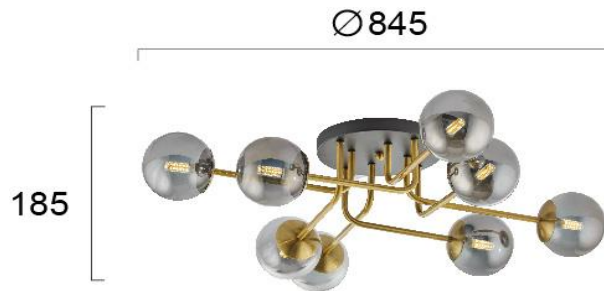

Product Datasheet

Code	4254500
Description	Ceiling Luminaire Fiore
Family	FIORE
Type	CEILING
Type of Lamp	G9
Watt	8 x MAX 40W
Volt	220-240 VAC
Hertz	50-60 Hz
Class	I
IP	IP20
Environment	Indoor
Color	MIRROR CHROME / BLACK / GOLD
Material	PLATED STEEL/GLASS
Length	D:845
Height	H:185
Width	