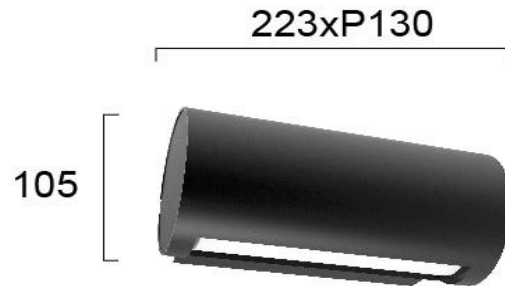

Product Datasheet

Code	4255800
Description	Wall Lamp Tommy
Family	TOMMY
Type	WALL LIGHTS
Type of Lamp	LED MODULE
Watt	13W
Volt	220-240 VAC
Hertz	50-60 Hz
Class	I
IP	IP65
Environment	Outdoor
Color	DARK GREY
Material	ELECTROSTATIC PAINTED ALUMINIUM/PC
Length	L:223
Height	H:105
Width	P:130
Kelvin	3000K
Lumen	310 Lm
Beam Angle	Beam angle 115*
Dimmable	Non-Dimmable