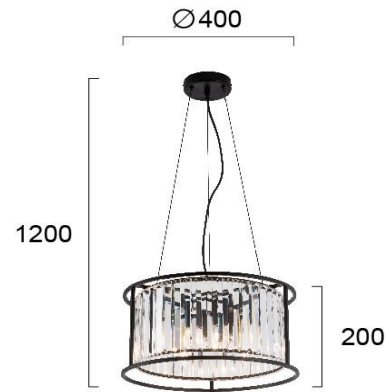

Product Datasheet

Code	4256200
Description	Suspended Light Ronda
Family	RONDA
Type	PENDANT
Type of Lamp	E14
Watt	4 x MAX 40W
Volt	220-240 VAC
Hertz	50-60 Hz
Class	II
IP	IP20
Environment	Indoor
Color	TRANSPARENT / MATT BLACK
Material	GLASS / ELECTROSTATIC PAINTED STEEL
Length	D:400
Height	H:1200
Width	