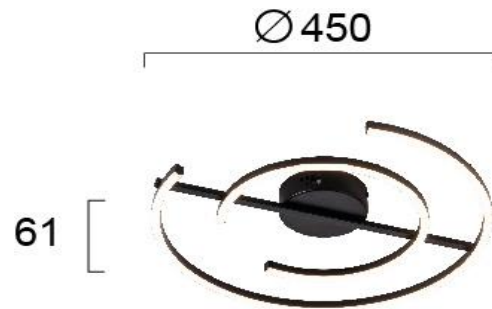

Product Datasheet

Code	4256500
Description	Ceiling Light NOLA
Family	NOLA
Type	CEILING
Type of Lamp	LED MODULE
Watt	27W
Volt	220-240 VAC
Hertz	50-60 Hz
Class	I
IP	IP20
Environment	Indoor
Color	MATT BLACK
Material	PVC / ALUMINIUM/ ELECTROSTATIC PAINTED STEEL
Length	D:450
Height	H:61
Width	
Kelvin	3000K
Lumen	1200 Lm
Beam Angle	Beam angle 120*, CRI>80
Dimmable	Non-Dimmable