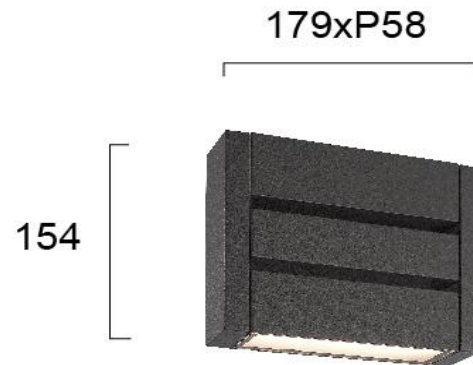

Product Datasheet

| | |
|---------------------|---------------------------------|
| Code | 4256700 |
| Description | Wall Light DELOS |
| Family | DELOS |
| Type | WALL LIGHTS |
| Type of Lamp | LED modules |
| Watt | 10W |
| Volt | 220-240 VAC |
| Hertz | 50-60 Hz |
| Class | Class I |
| IP | IP54 |
| Environment | Outdoor |
| Color | DARK GREY |
| Material | ELECTROSTATIC PAINTED ALUMINIUM |
| Length | L:179 |
| Height | H:154 |
| Width | P:58 |
| Kelvin | 3000K |
| Lumen | 742 Lm |
| Beam Angle | Beam angle 85* |
| Dimmable | Non-Dimmable |