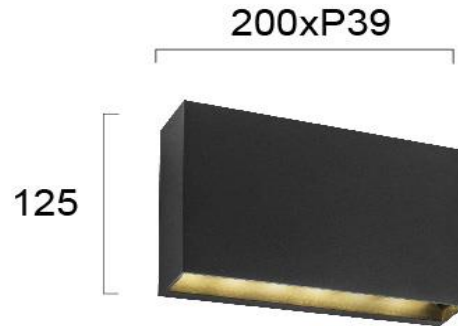

Product Datasheet

Code	4257200
Description	Wall Light Elvira
Family	ELVIRA
Type	WALL LIGTHS
Type of Lamp	LED module
Watt	13W
Volt	220-240 VAC
Hertz	50-60 Hz
Class	Class II
IP	IP65
Environment	Outdoor
Color	DARK GREY
Material	PC/ABS
Length	L:200
Height	H:125
Width	P:39
Kelvin	3000K
Lumen	650 Lm
Beam Angle	Beam angle 50*
Dimmable	Non-Dimmable