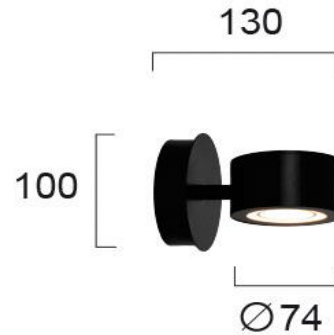

Product Datasheet

Code	4258000
Description	Spot Light Prima
Family	PRIMA
Type	SPOTLIGHTS
Type of Lamp	LED module
Watt	5W
Volt	220-240 VAC
Hertz	50-60 Hz
Class	I
IP	IP20
Environment	Indoor
Color	BLACK
Material	ELECTROSTATIC PAINTED STEEL
Length	D:74
Height	H:100
Width	P:130
Kelvin	3000K
Lumen	287 Lm
Beam Angle	BEAM ANGLE 110* , CRI>80 , UGR<22
Dimmable	Non-Dimmable