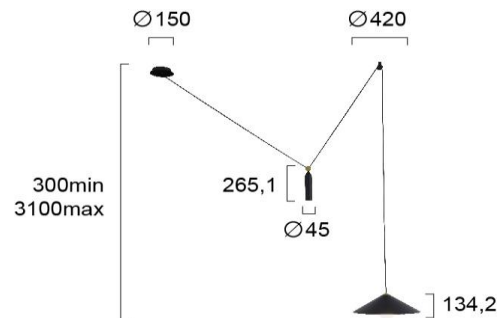

Product Datasheet

Code	4258500
Description	Pendant Light Alto
Family	ALTO
Type	PENDANT
Type of Lamp	E27
Watt	1 x Max 60W
Volt	220-240 VAC
Hertz	50-60 Hz
Class	Class II
IP	IP20
Environment	Indoor
Color	BLACK
Material	ELECTROSTATIC PAINTED STEEL
Length	D:420
Height	H:310min-3100max
Width	