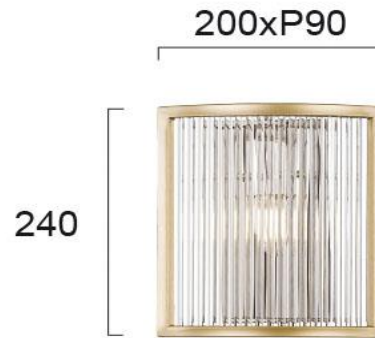

Product Datasheet

Code	4258700
Description	Wall Lamp Karolina
Family	KAROLINA
Type	WALL LIGTHS
Type of Lamp	E14
Watt	1 x MAX 60W
Volt	220-240 VAC
Hertz	50-60 Hz
Class	II
IP	IP20
Environment	Indoor
Color	GOLD MATT/ CLEAR
Material	GLASS / PLATED STEEL
Length	L:200
Height	H:240
Width	P:90