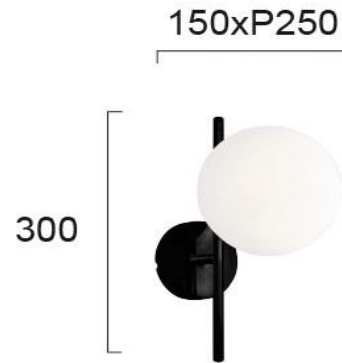

Product Datasheet

Code	4260100
Description	Wall Lamp Floris
Family	FLORIS
Type	WALL LIGTHS
Type of Lamp	E27
Watt	1 x MAX 25W
Volt	220-240 VAC
Hertz	50-60 Hz
Class	I
IP	IP20
Environment	Indoor
Color	WHITE / BLACK
Material	GLASS / ELECTROSTATIC PAINTED STEEL
Length	D:150
Height	H:300
Width	P:215