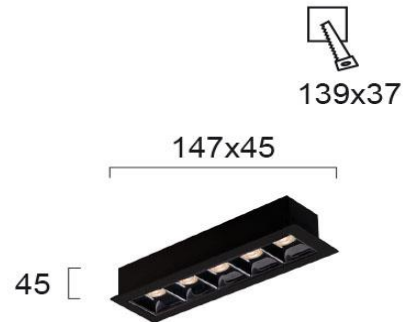

Product Datasheet

Code	4260700
Description	Recessed Spot Aden
Family	
Type	SPOTLIGHTS
Type of Lamp	LED module
Watt	10W
Volt	220-240 VAC
Hertz	50-60 Hz
Class	II
IP	IP20
Environment	Indoor
Color	SAND BLACK
Material	ELECTROSTATIC PAINTED ALUMINIUM
Length	L:147
Height	H:44
Width	W:45
Kelvin	3000K
Lumen	780 Lm
Beam Angle	BEAM ANGLE 30* , CRI>80 , UGR<25
Dimmable	Non-Dimmable