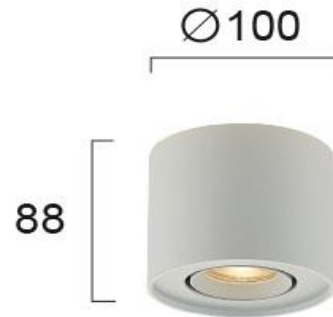

Product Datasheet

Code	4260800
Description	Ceiling Lamp Round White Arion
Family	ARION
Type	SPOTLIGHTS
Type of Lamp	GU10
Watt	1 x MAX 50W
Volt	220-240 VAC
Hertz	50-60 Hz
Class	I
IP	IP20
Environment	Indoor
Color	SANDY WHITE
Material	ALUMINIUM
Length	D:100
Height	H:88
Width	