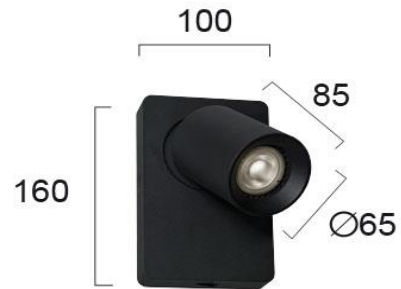

Product Datasheet

Code	4261001
Description	Wall Lamp Black Steven
Family	STEVEN
Type	WALL LIGTHS
Type of Lamp	GU10
Watt	1 x MAX 50W
Volt	220-240 VAC
Hertz	50-60 Hz
Class	I
IP	IP20
Environment	Indoor
Color	SANDY BLACK
Material	ELECTROSTATIC PAINTED ALUMINIUM
Length	L:100
Height	H:160
Width	W:85