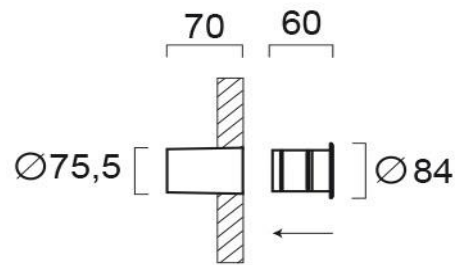

Product Datasheet

| | |
|---------------------|-----------------------------|
| Code | 4261100 |
| Description | Recessed Spot Round Serifos |
| Family | SERIFOS |
| Type | WALL LIGTHS |
| Type of Lamp | LED module |
| Watt | 3W |
| Volt | 220-240 VAC |
| Hertz | 50-60 Hz |
| Class | I |
| IP | IP54 |
| Environment | Outdoor |
| Color | ANTHRACITE |
| Material | ALUMINIUM |
| Length | D:84 |
| Height | |
| Width | P:60 |
| Kelvin | 3000K |
| Lumen | 146 Lm |
| Beam Angle | BEAM ANGLE 50* |
| Dimmable | Non-Dimmable |