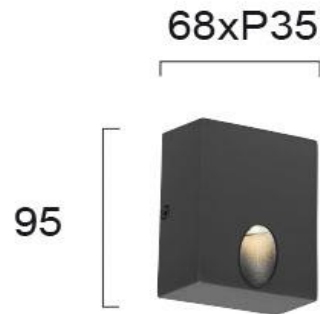

Product Datasheet

Code	4261301
Description	Wall Lamp dark Grey L:68 Poros
Family	POROS
Type	WALL LIGHTS
Type of Lamp	LED module
Watt	3W
Volt	220-240 VAC
Hertz	50-60 Hz
Class	I
IP	IP54
Environment	Outdoor
Color	ANTHRACITE
Material	ALUMINIUM
Length	L:68
Height	H:95
Width	P:35
Kelvin	3000K
Lumen	92 Lm
Beam Angle	BEAM ANGLE 60*
Dimmable	Non-Dimmable