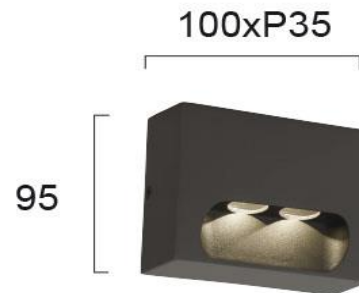

Product Datasheet

Code	4261401
Description	Wall Lamp dark Grey L:100 Poros
Family	POROS
Type	WALL LIGHTS
Type of Lamp	LED module
Watt	2W
Volt	220-240 VAC
Hertz	50-60 Hz
Class	I
IP	IP54
Environment	Outdoor
Color	ANTHRACITE
Material	ALUMINIUM
Length	L:100
Height	H:95
Width	P:35
Kelvin	3000K
Lumen	86 Lm
Beam Angle	BEAM ANGLE 70*
Dimmable	Non-Dimmable