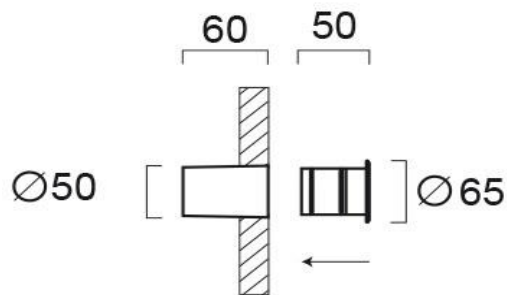

Product Datasheet

Code	4261900
Description	Recessed Spot Lamp 1L Ithaki
Family	ITHAKI
Type	WALL LIGHTS
Type of Lamp	LED module
Watt	3W
Volt	220-240 VAC
Hertz	50-60 Hz
Class	I
IP	IP65
Environment	Outdoor
Color	WHITE
Material	ALUMINIUM / PC
Length	D:65
Height	
Width	P:50
Kelvin	3000K
Lumen	130 Lm
Beam Angle	BEAM ANGLE 80* , CRI>80
Dimmable	Non-Dimmable