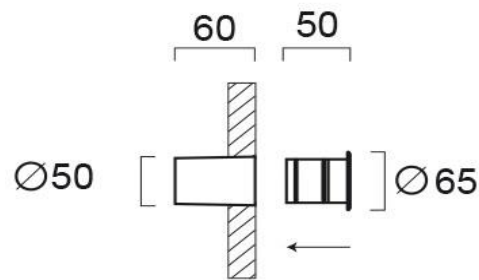

Product Datasheet

Code	4262000
Description	Recessed Spot Lamp 2L Ithaki
Family	ITHAKI
Type	WALL LIGTHS
Type of Lamp	LED module
Watt	3W
Volt	220-240 VAC
Hertz	50-60 Hz
Class	I
IP	IP65
Environment	Outdoor
Color	WHITE
Material	ALUMINIUM / PC
Length	D:65
Height	
Width	P:50
Kelvin	3000K
Lumen	180 Lm
Beam Angle	BEAM ANGLE 80* , CRI>80
Dimmable	Non-Dimmable