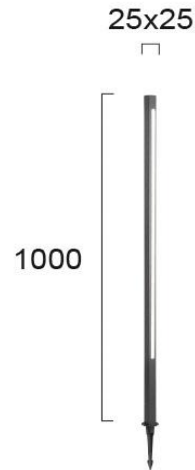

Product Datasheet

Code	4262400
Description	Outdoor Floor Lamp Liam
Family	LIAM
Type	FLOOR
Type of Lamp	LED module
Watt	15W
Volt	220-240 VAC
Hertz	50-60 Hz
Class	II
IP	IP65
Environment	Outdoor
Color	DARK GREY
Material	ALUMINIUM / PC
Length	D:25
Height	H:1000
Width	
Kelvin	3000K
Lumen	600 Lm
Beam Angle	BEAM ANGLE 110*
Dimmable	Non-Dimmable