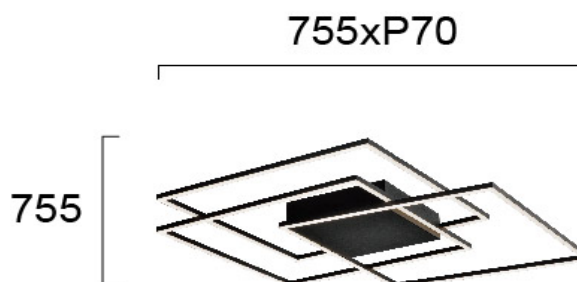

Product Datasheet

Code	4263400
Description	Ceiling Light Daniel
Family	DANIEL
Type	CEILING
Type of Lamp	LED module
Watt	78,9W
Volt	220-240 VAC
Hertz	50-60 Hz
Class	Class II
IP	IP20
Environment	Indoor
Color	SAND BLACK
Material	ELECTROSTATIC PAINTED STEEL-ALUMINIUM / SILICONE
Length	L: 750
Height	H: 70
Width	W: 750
Kelvin	3000K
Lumen	3950 Lm
Beam Angle	Beam angle 120* / CRI 83
Dimmable	Non-Dimmable