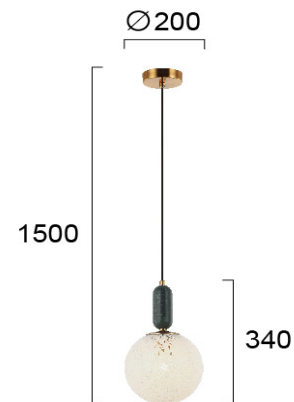

Product Datasheet

Code	4264100
Description	Pendant Light Polly
Family	POLLY
Type	PENDANT
Type of Lamp	E27
Watt	1 x Max 40W
Volt	220-240 VAC
Hertz	50-60 Hz
Class	Class II
IP	IP20
Environment	Indoor
Color	SNOW-FLAKE / GREEN / ANCIENT BRASS
Material	GLASS / MARBLE / PLATED STEEL
Length	D: 200
Height	H: 1500
Width	h: 340