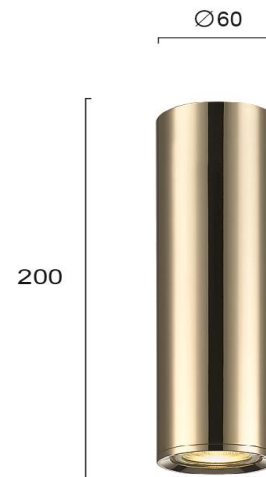

## Product Datasheet

|                     |                          |
|---------------------|--------------------------|
| <b>Code</b>         | 4265001                  |
| <b>Description</b>  | Ceiling Downlight Ballet |
| <b>Environment</b>  | Indoor                   |
| <b>Type</b>         | SPOTLIGHTS               |
| <b>Sub Category</b> | SPOT                     |
| <b>Family</b>       | BALLET                   |
| <b>Type of Lamp</b> | GU10 LED                 |
| <b>Watt</b>         | 1 x Max 7W               |
| <b>Volt</b>         | 220-240 VAC              |
| <b>Hertz</b>        | 50-60 Hz                 |
| <b>Class</b>        | Class II                 |
| <b>IP</b>           | IP20                     |
| <b>Color</b>        | GOLD                     |
| <b>Material</b>     | PLATED STEEL             |
| <b>Length</b>       | D:60                     |
| <b>Height</b>       | H:200                    |