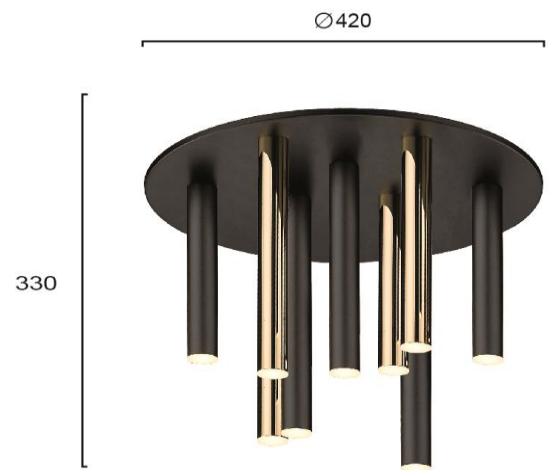

Product Datasheet

Code	4265200
Description	Ceiling Light Ballet
Family	BALLET
Type	CEILING
Type of Lamp	LED module
Watt	46,8W
Volt	220-240 VAC
Hertz	50-60 Hz
Class	Class I
IP	IP20
Environment	Indoor
Color	ANODIZED GOLD / BLACK
Material	ELECTROSTATIC PAINTED STEEL / PLATED STEEL
Length	D:420
Height	H:330
Kelvin	3000K
Lumen	4050 Lm
Beam Angle	Beam angle 90* / CRI 83
Dimmable	Dimmable