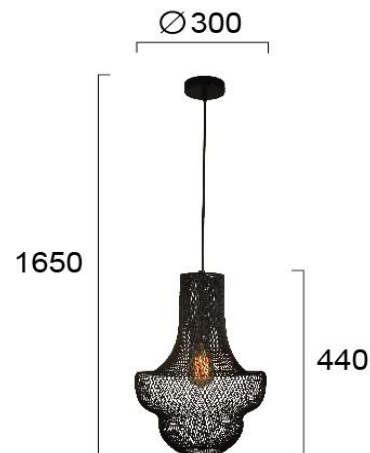

Product Datasheet

Code	4265700
Description	Pendant Light Lara
Family	LARA
Type	PENDANT
Type of Lamp	E27
Watt	1 x MAX 60W
Volt	220-240 VAC
Hertz	50-60 Hz
Class	Class II
IP	IP20
Environment	Indoor
Color	BLACK
Material	ELECTROSTATIC PAINTED STEEL
Length	D:300
Height	H:1650
Width	h:440