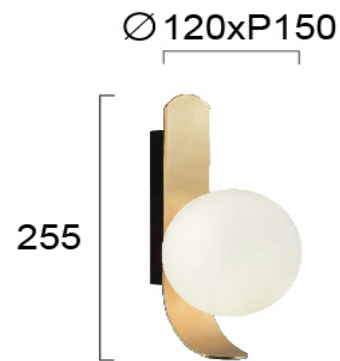

Product Datasheet

Code	4266201
Description	Wall Lamp Polina
Family	POLINA
Type	WALL LIGHTS
Type of Lamp	G9
Watt	1 x Max 40W
Volt	220-240 VAC
Hertz	50-60 Hz
Class	Class I
IP	IP20
Environment	Indoor
Color	OPAL / GOLD
Material	GLASS / PLATED STEEL
Length	W: 120
Height	H: 255
Width	P: 150