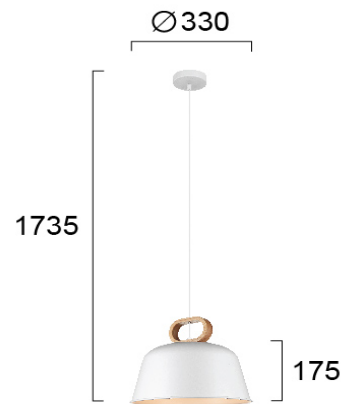

Product Datasheet

Code	4266800
Description	Pendant Light Clip
Family	CLIP
Type	PENDANT
Type of Lamp	E27
Watt	1 x Max 40W
Volt	220-240 VAC
Hertz	50-60 Hz
Class	Class II
IP	IP20
Environment	Indoor
Color	WHITE
Material	WOOD / ELECTROSTATIC PAINTED STEEL
Length	D: 330
Height	H: 1735
Width	h: 175