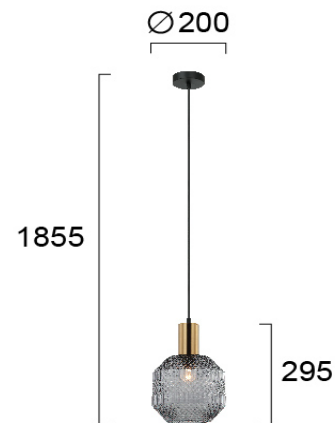

Product Datasheet

Code	4266900
Description	Pendant Light Ariadne
Family	ARIADNE
Type	PENDANT
Type of Lamp	E27
Watt	1 x Max 40W
Volt	220-240 VAC
Hertz	50-60 Hz
Class	Class II
IP	IP20
Environment	Indoor
Color	TRANSPARENT / GOLD-BLACK
Material	GLASS / PLATED STEEL
Length	D: 200
Height	H: 1855
Width	h: 295