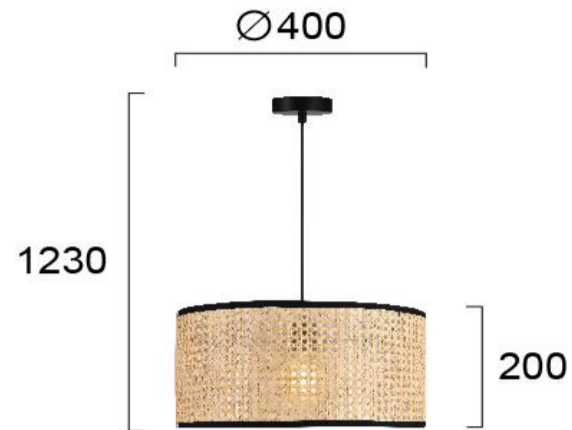

Product Datasheet

Code	4267700
Description	Pendant Light Gheisa
Family	GHEISA
Type	PENDANT
Type of Lamp	E27
Watt	1 x MAX 40W
Volt	220-240 VAC
Hertz	50-60 Hz
Class	II
IP	IP20
Environment	Indoor
Color	NATURAL / BLACK
Material	RATTAN / ELECTROSTATIC PAINTED STEEL
Length	D:400
Height	H:1230
Width	