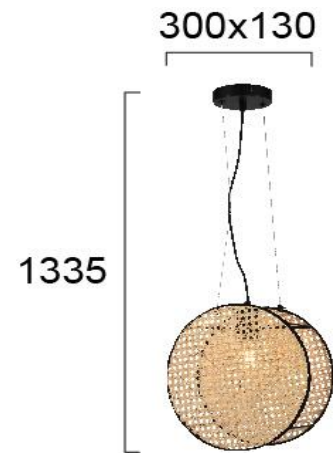

Product Datasheet

Code	4267800
Description	Pendant Light Gheisa
Family	GHEISA
Type	PENDANT
Type of Lamp	E27
Watt	1 x MAX 40W
Volt	220-240 VAC
Hertz	50-60 Hz
Class	II
IP	IP20
Environment	Indoor
Color	NATURAL / BLACK
Material	RATTAN / ELECTROSTATIC PAINTED STEEL
Length	D:300
Height	H:1335
Width	P:120